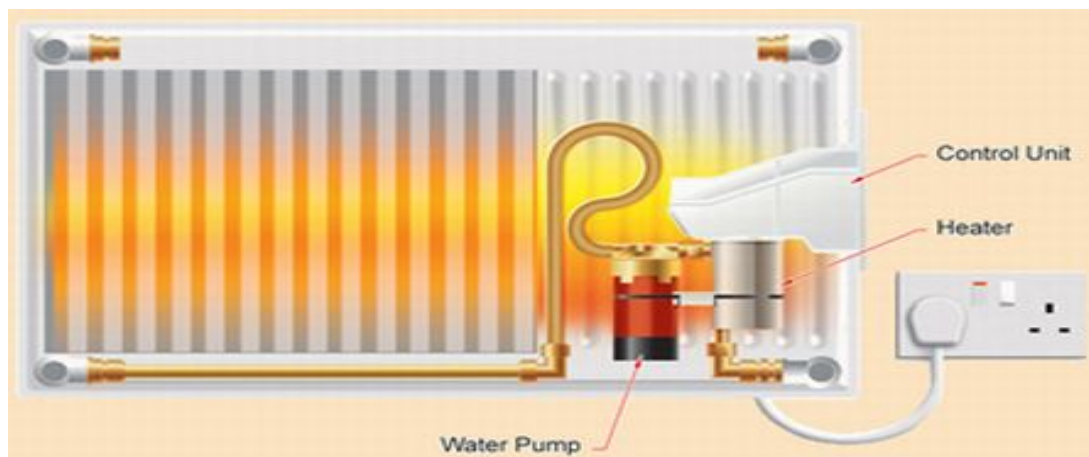

## Premium LST - Water Filled Radiators

The Premium Low Surface Temperature (LST) Electric Radiators have the optimum controllability like the standard Independent Water Filled Electric Radiator models, but also have a low surface temperature outer skin.

LST radiator products are ideal for use as safe heating in Hospitals, Care Homes, Schools, Surgeries, Nurseries, or wherever vulnerable persons are involved.

Simply wall mount with the supplied brackets, plug - in to a standard 13 amp socket, and switch on. Each double panelled unit contains its own miniature flow heating boiler - which circulates water around the unit, emitting a combination of radiant and convected heat.